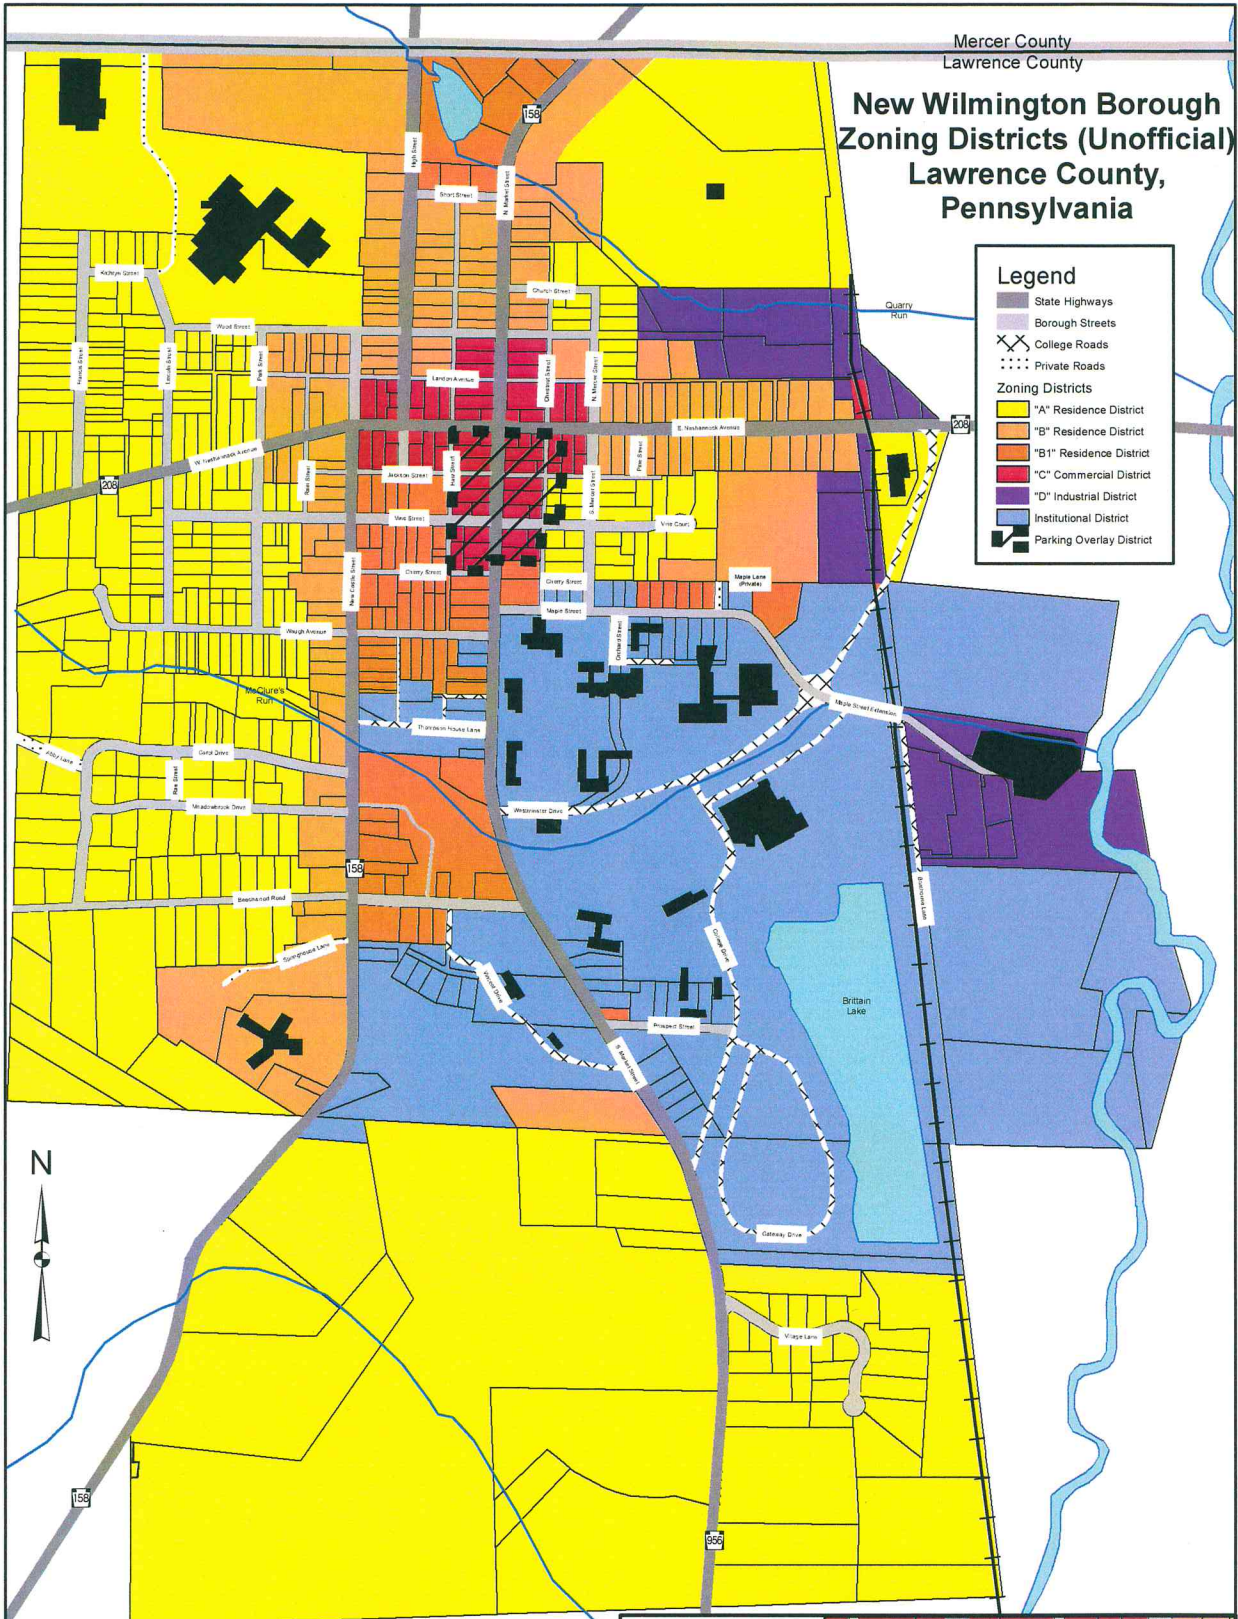

# New Wilmington Borough Zoning Districts (Unofficial) Lawrence County, Pennsylvania

**Legend**

- State Highways
- Borough Streets
- College Roads
- Private Roads
- Zoning Districts**
- "A" Residence District
- "B" Residence District
- "B1" Residence District
- "C" Commercial District
- "D" Industrial District
- Institutional District
- Parking Overlay District

This unofficial zoning district map is intended for informational purposes only. The Official Zoning Map is part of the zoning ordinance of the Borough of New Wilmington and is located at the Municipal Building.